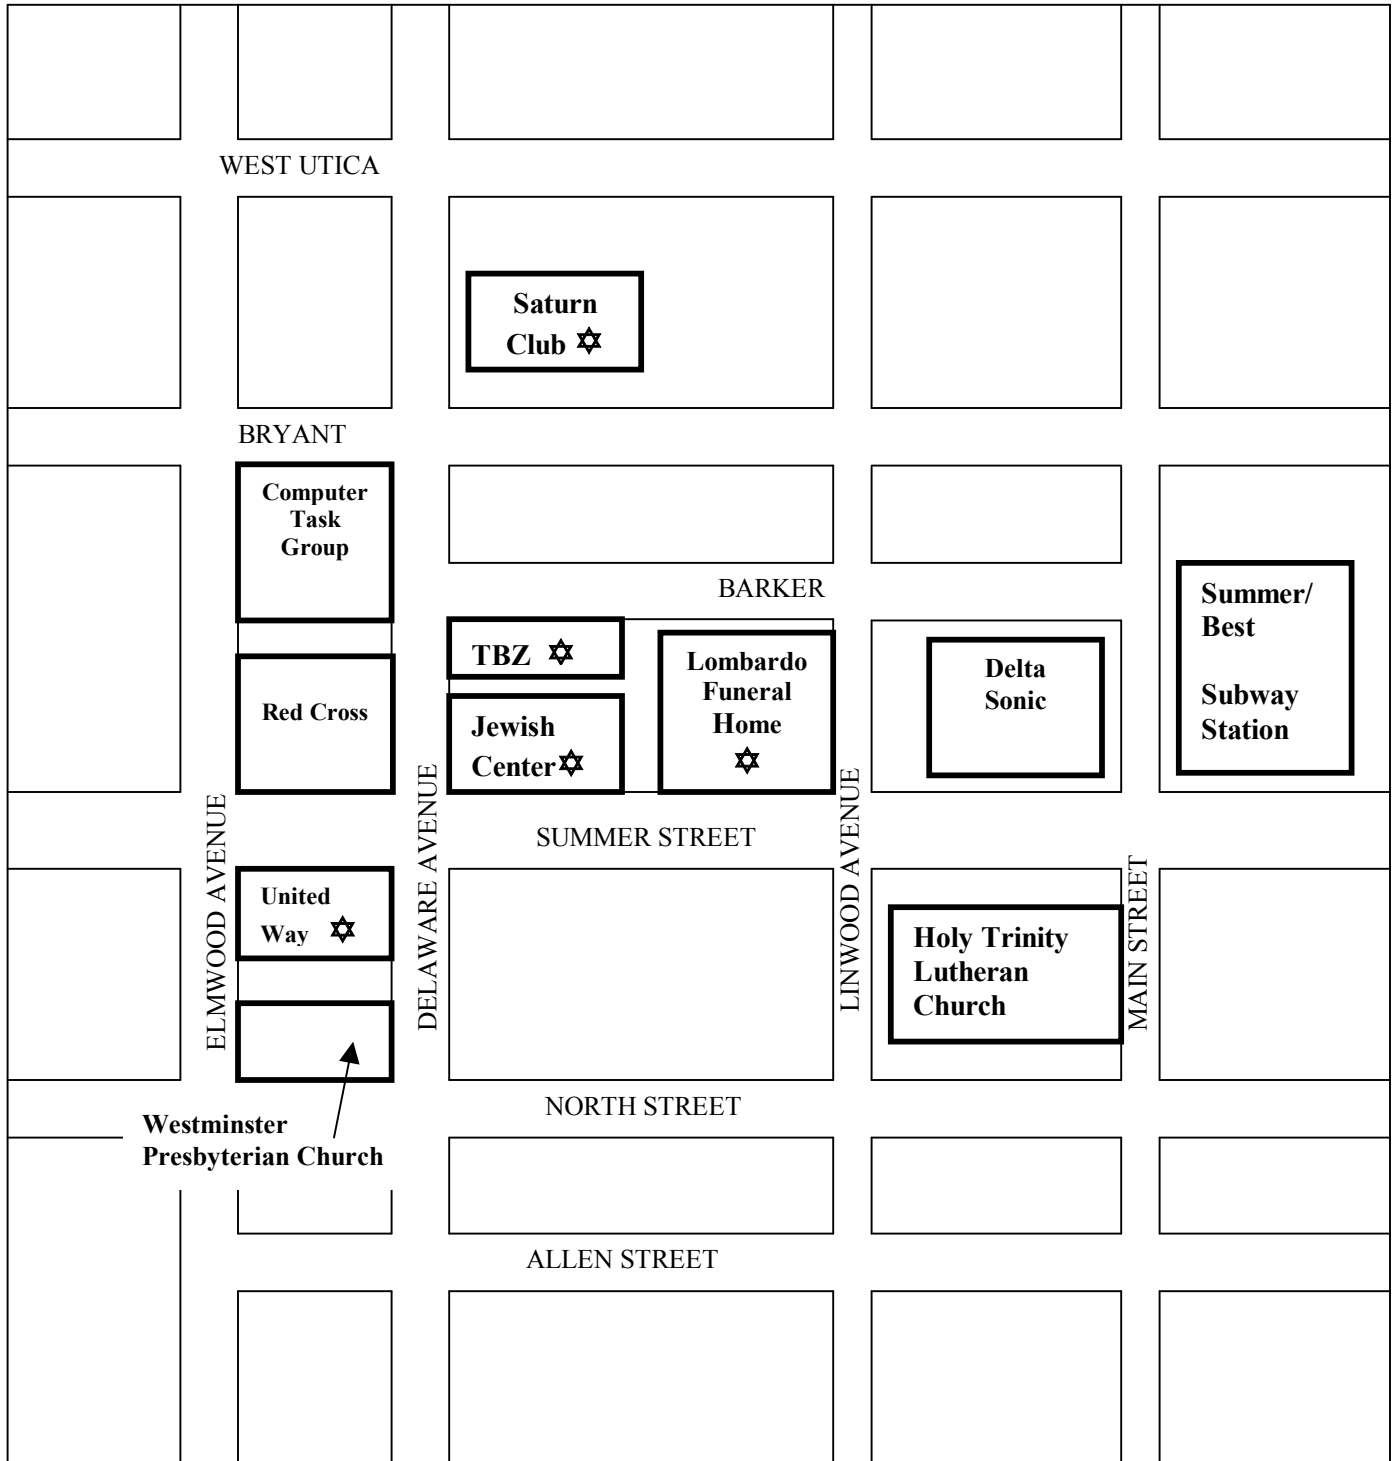

AVAILABLE PARKING FOR TEMPLE BETH ZION HIGH HOLIDAYS 2018

☆ Means you may park here on Yom Kippur Day

(See reverse)